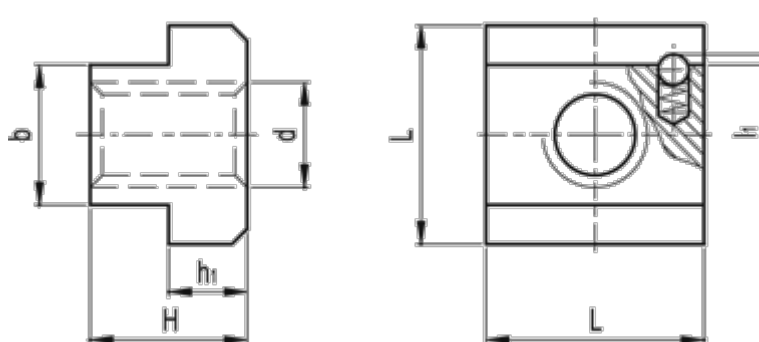

Data Sheet

Article number: 20594388

Description: E+G T-nut
GN 508.2-10-M8-8

Measures

b -0.1 -0.3	= 10
d	= M8
H	= 12
h1	= 6
L	= 15
l1	= 0.7
T-slot width DIN 650	= 10
Weight (g)	= 14